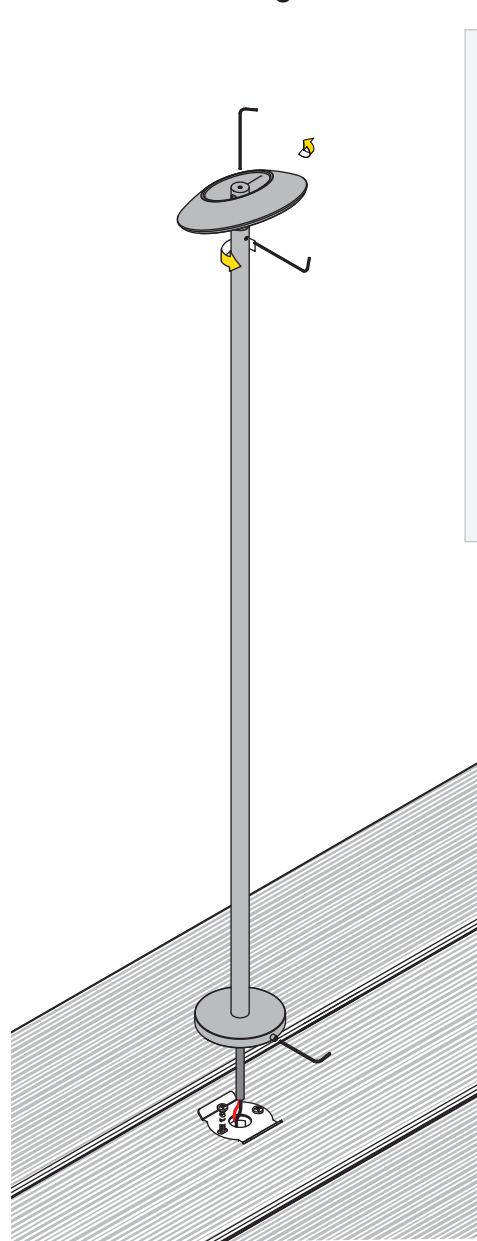

Installation with spike

Installation on decking

Wiring diagram

Parallel connection of multiple fittings

Optional

Paguro IP68
5666/20