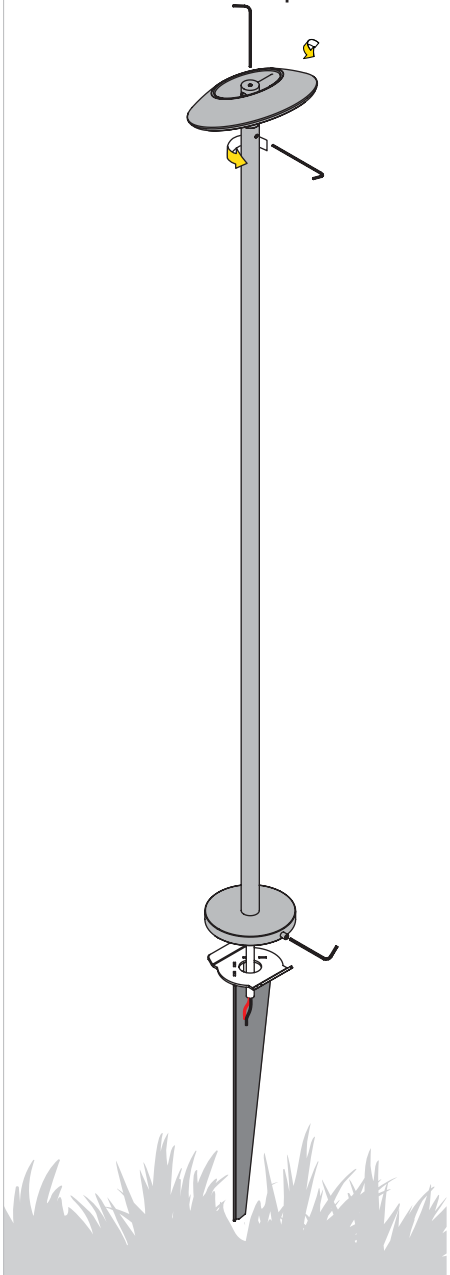

Installation with spike

Installation on decking

Wiring diagram

Parallel connection of multiple fittings

Optional

Paguro IP68
5666/20