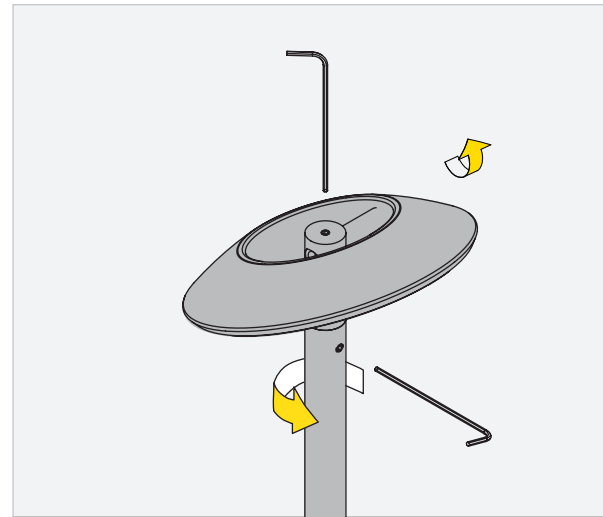

Installation with spike

Installation on decking

Wiring diagram

Parallel connection of multiple fittings

Optional

Paguro IP68
5666/20