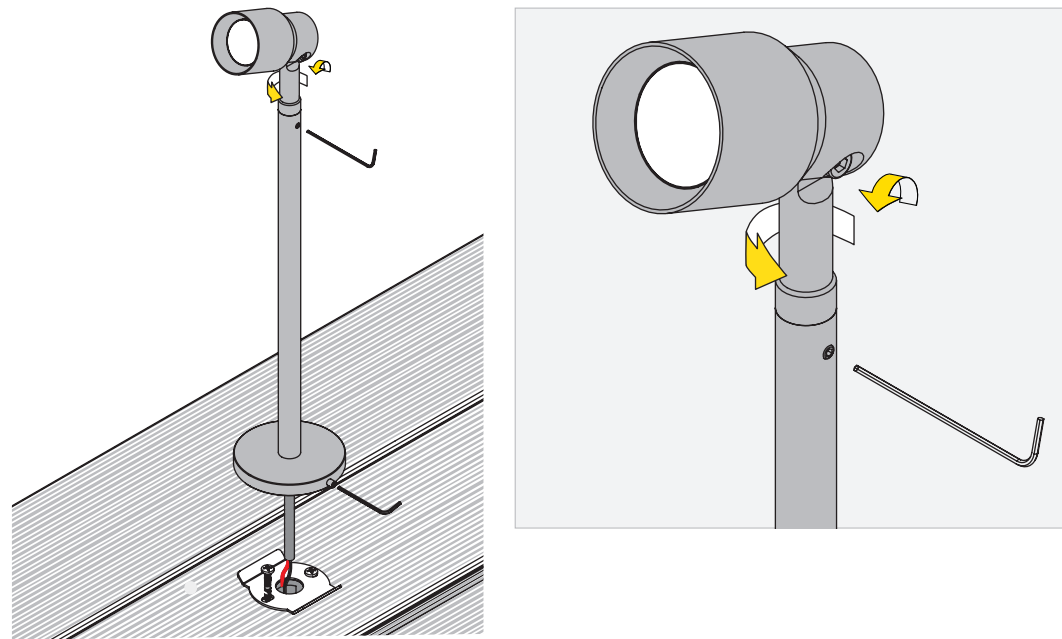

Installation with spike

Installation on decking

Wiring diagram

Parallel connection of multiple fittings

Optional

Paguro IP68
5666/20