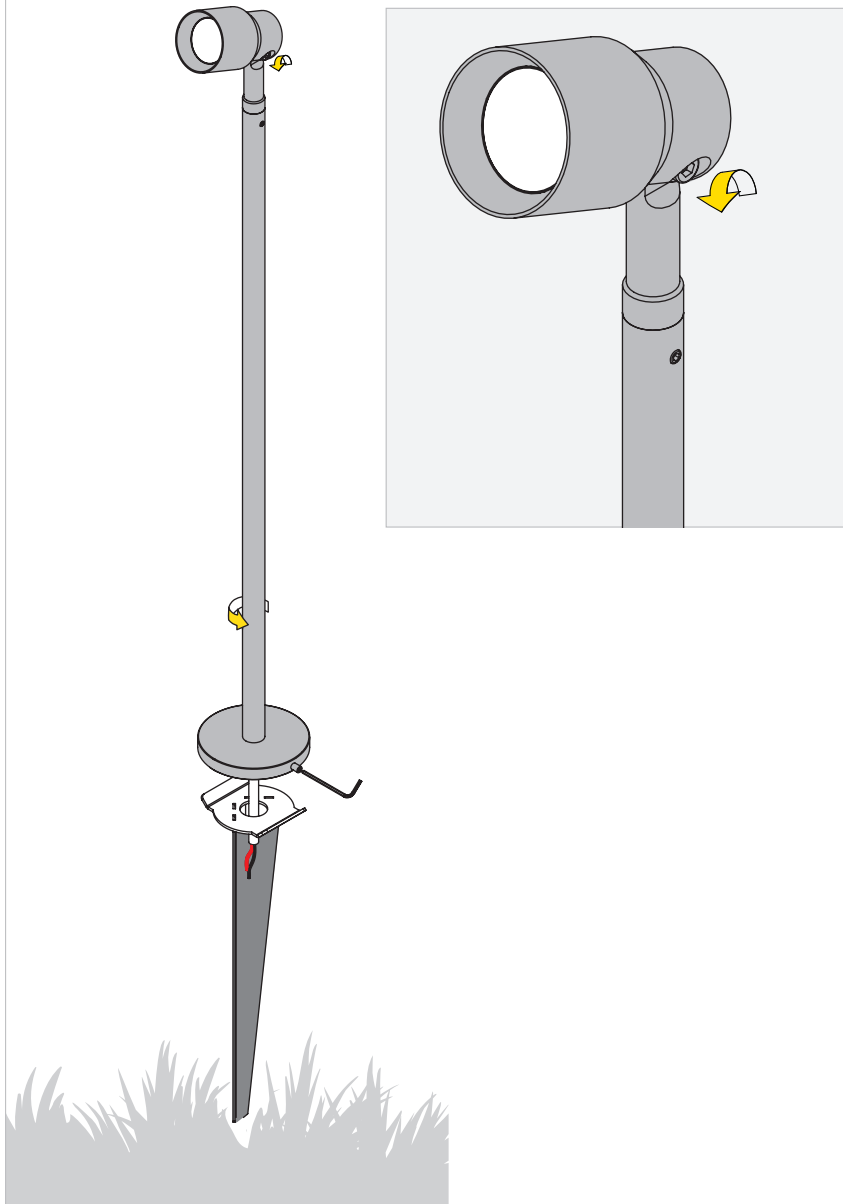

Installation with spike

Installation on decking

Wiring diagram

Parallel connection of multiple fittings

Optional

Paguro IP68
5666/20