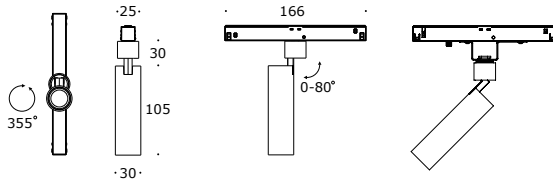

POINTER 30 DTRACK

DALI driver available

	Dtrack Surface/Suspension/ Trimless	Dtrack Combi Surface/Suspension/ Trimless
reference	2410HW/WW/W	2412HW/WW/W
led wattage	7 W	7 W
power supply	48 V DC	48 V DC
lamp	COB	COB
optics	44°	44°
IP20 onboard dim		