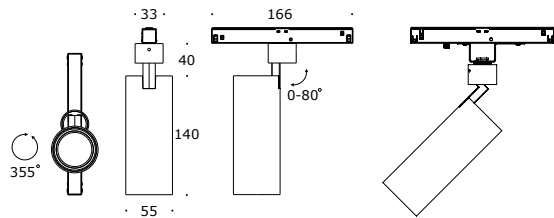

POINTER 60

DTRACK / DTRACK COMBI

DALI driver available

	Dtrack Surface/Suspension/Trimless	Dtrack Combi Surface/Suspension/Trimless
reference	2415HW/WW/W 2416HW/WW/W	2417HW/WW/W 2418HW/WW/W
led wattage	12.9 W	12.9 W
power supply	48 V DC	48 V DC
lamp	COB	COB
optics	32° 16°	32° 16°
onboard dim		