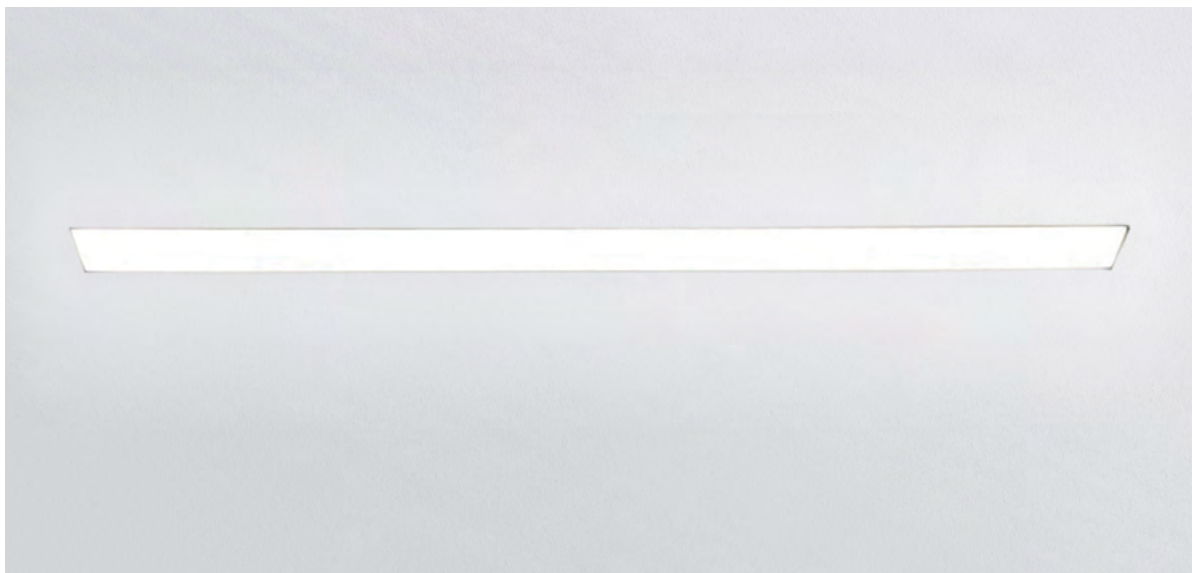

OPAL DTRACK COMBI

320

620

920

1220

1520

length	320 mm	620 mm	920 mm	1220 mm	1520 mm
reference	91115HW/WW/W	91116HW/WW/W	91117HW/WW/W	91118HW/WW/W	91119HW/WW/W
wattage	6 W	12 W	18 W	24 W	30 W
	900 Lm	1800 Lm	2400 Lm	3600 Lm	4500 Lm