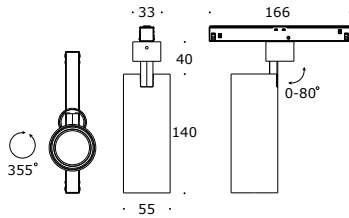

POINTER 30 DOUBLE DTRACK COMBI

DALI driver available

reference	2413HW/WW/W
led wattage	2x7 W
 power supply	48 V DC
 lamp	COB
 optics	44°
 onboard dim	

POINTER 60 DTRACK

DALI driver available

reference 2417HW/WW/W | 2418HW/WW/W

led wattage 12.9 W

 power supply 48 V DC

 lamp COB

 optics 32° | 16°

 onboard dim 

POINTER 110 DTRACK COMBI

DALI driver available

reference 2453HW/WW/W | 2454HW/WW/W

OPAL DTRACK COMBI

320

620

920

1220

1520

length	320 mm	620 mm	920 mm	1220 mm	1520 mm
reference	91115HW/WW/W	91116HW/WW/W	91117HW/WW/W	91118HW/WW/W	91119HW/WW/W
wattage	6 W	12 W	18 W	24 W	30 W
	900 Lm	1800 Lm	2400 Lm	3600 Lm	4500 Lm

DARKLIGHT

DTRACK COMBI

	length	290 mm	570 mm
	reference	91120HW/WW/W	91121HW/WW/W
	led wattage	6 W	12 W
		900 Lm	1800 Lm

OVERVIEW