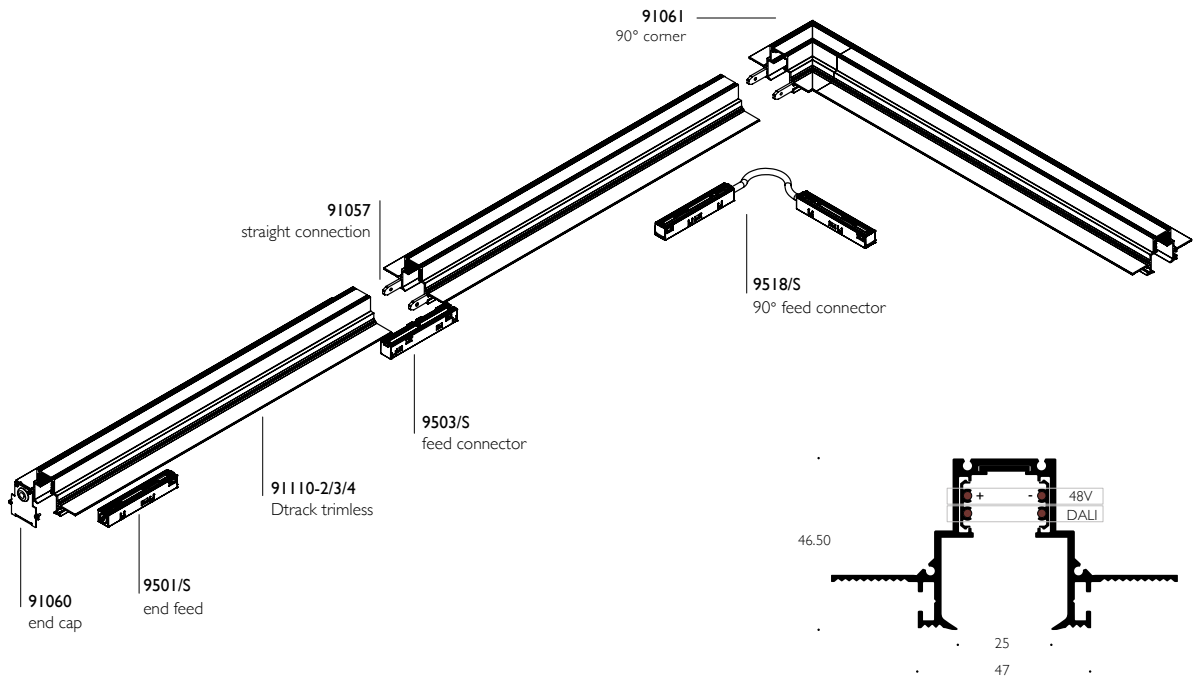

DTRACK COMBI

Dtrack Combi is 48V modular track system with one circuit of 15A max supply current and second circuit for databus. Versions for surface, suspended and recessed installation available. The recessed version is for plasterboard with thickness of 12.5mm. Tracks are up to 4m length in black or white color.

DALI or pushdim versions available.

Dtrack Combi trimless

Dtrack Combi Surface

Dtrack Combi Suspension

Cable outlets for recessed ceiling with remote driver

00013

00051

00113

OPAL DTRACK COMBI

320

620

920

1220

1520

length	320 mm	620 mm	920 mm	1220 mm	1520 mm
reference	91115HW/WW/W	91116HW/WW/W	91117HW/WW/W	91118HW/WW/W	91119HW/WW/W
wattage	6 W	12 W	18 W	24 W	30 W
	900 Lm	1800 Lm	2400 Lm	3600 Lm	4500 Lm

DARKLIGHT

DTRACK COMBI

	length	290 mm	570 mm
	reference	91120HW/WW/W	91121HW/WW/W
	led wattage	6 W	12 W
		900 Lm	1800 Lm

OVERVIEW