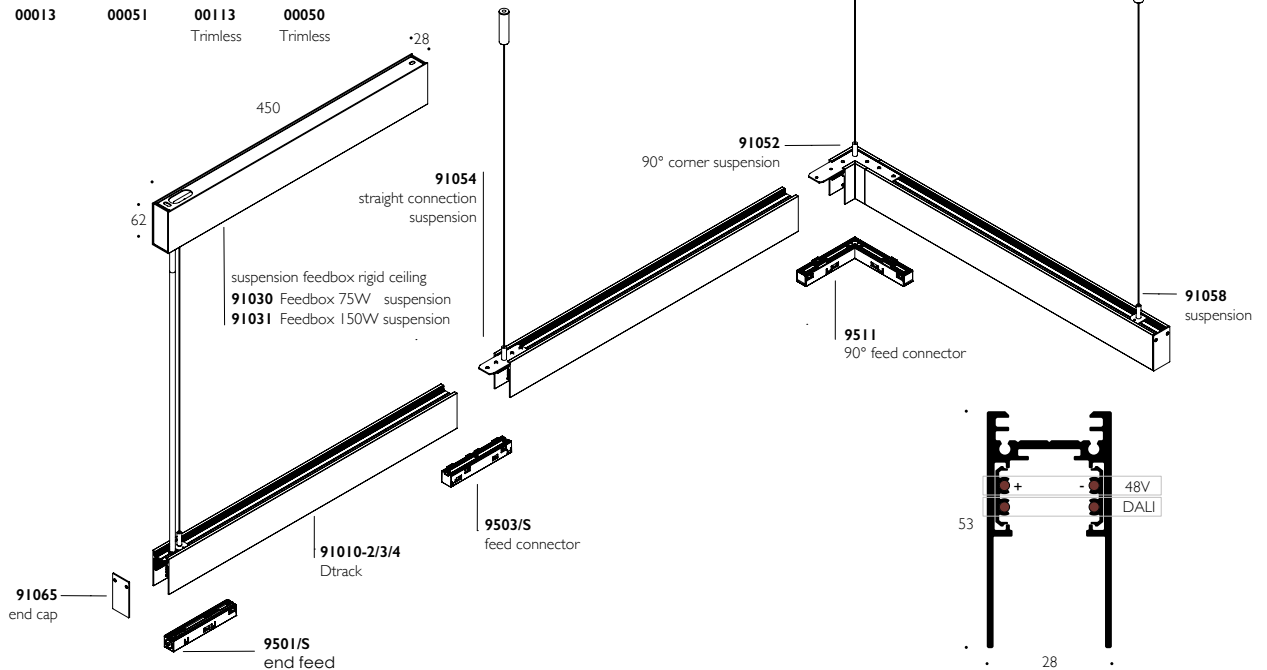

Cable outlets for recessed ceiling with remote driver

00013

00051

00113

00050

Trimless

Trimless