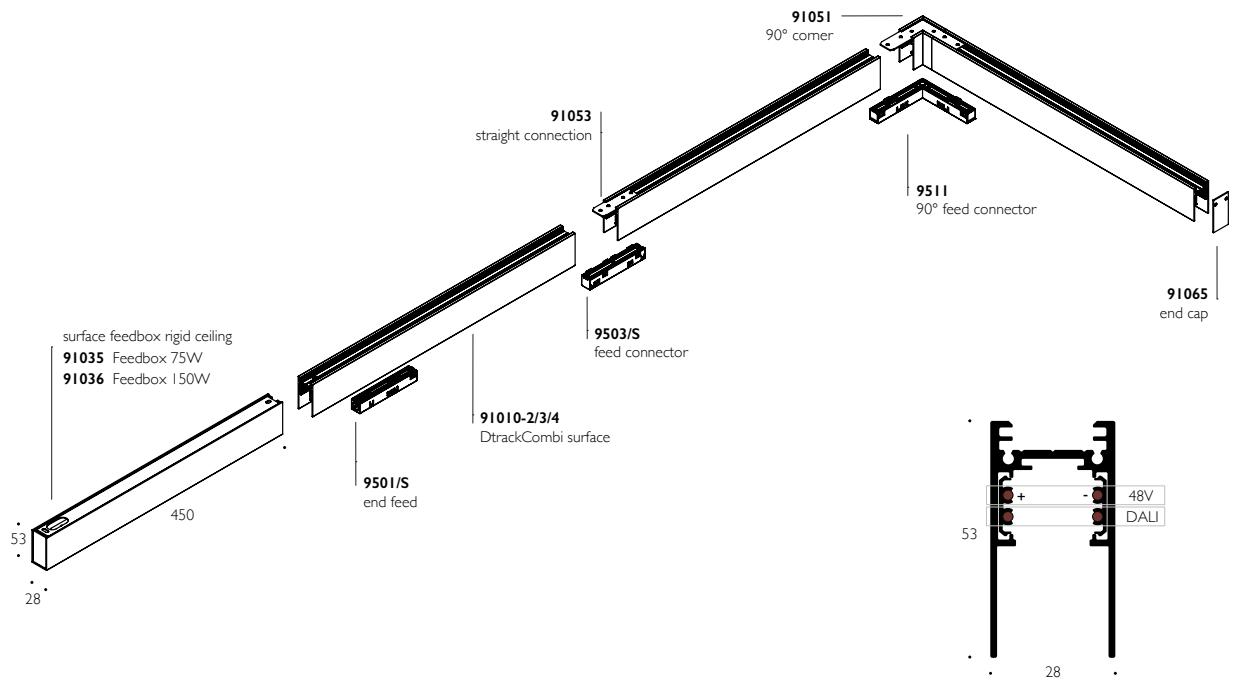

Dtrack Combi Surface