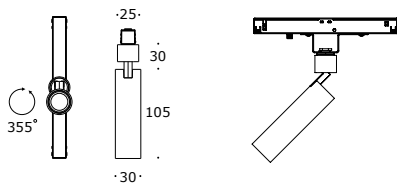

POINTER 30 DTRACK COMBI

DALI driver available

reference	2412HW/WW/W
led wattage	7 W
power supply	48 V DC
lamp	COB
optics	44°
onboard dim