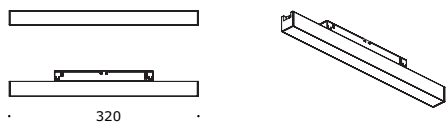

OPAL DTRACK COMBI

320