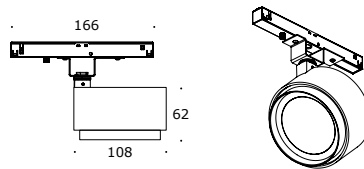

POINTER 110 DTRACK COMBI

DALI driver available

reference 2453HW/WW/W | 2454HW/WW/W

led wattage 18 W

power supply 48 V DC

lamp COB

optics 15° | 53°

onboard dim