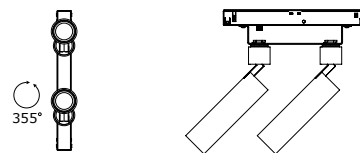

POINTER 30 DOUBLE DTRACK COMBI

DALI driver available

reference	2413HW/WW/W
led wattage	2x7 W
power supply	48 V DC
lamp	COB
optics	44°
onboard dim