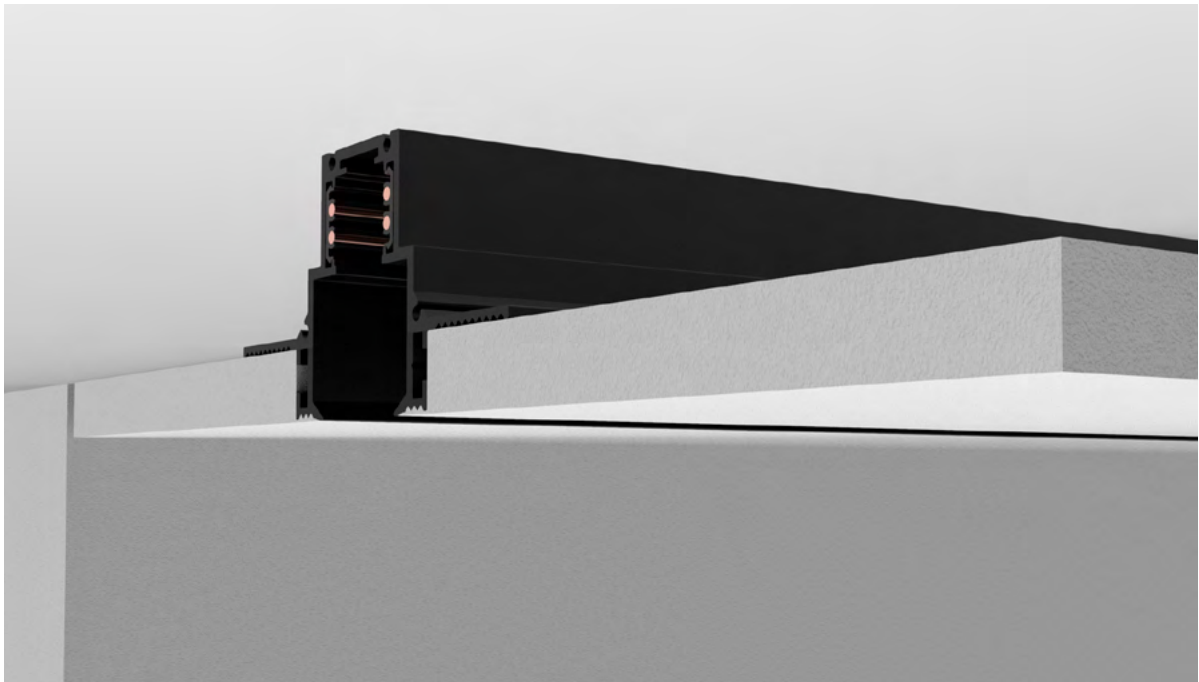

DTRACK COMBI

Dtrack Combi is 48V modular track system with one circuit of 15A max supply current and second circuit for databus. Versions for surface, suspended and recessed installation available. The recessed version is for plasterboard with thickness of 12.5mm. Tracks are up to 4m length in black or white color.

System includes spotlights for accent lighting, linear LED lines with opal or darklight optics and suspended fittings. Modules can be easily installed or reinstalled without tools.

On/Off modules are with On-Board dimmer.

DALI or pushdim versions available.

Dtrack Combi trimless

Dtrack Combi Surface

Dtrack Combi Suspension

Cable outlets for recessed ceiling with remote driver

00013

00051

00113