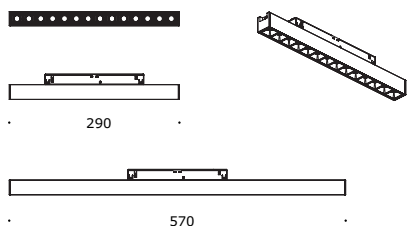

DARKLIGHT

DTRACK COMBI

	length	290 mm	570 mm
	reference	91120HW/WW/W	91121HW/WW/W
	led wattage	6 W	12 W
		900 Lm	1800 Lm
