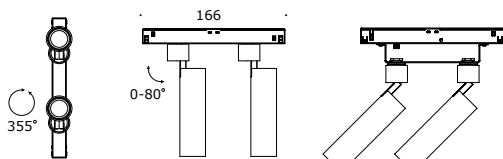

POINTER 30 DOUBLE

DTRACK / DTRACK COMBI

DALI driver available

	Dtrack Surface/Suspension/ Trimless	Dtrack Combi Surface/Suspension/ Trimless
reference	2411HW/WW/W	2413HW/WW/W
led wattage	2x7 W	2x7 W
 power supply	48 V DC	48 V DC
 lamp	COB	COB
 optics	44°	44°
 onboard dim	