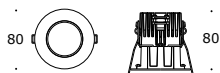

BLED

BLED is a recessed downlight with a polycarbonate diffuser available in round or square version. Frame can be in powder coated steel or in brushed stainless steel.

BLED ROUND

reference	2175HW/WW/W
cut-out mm	Ø 74
led wattage	12 W
power supply	350 mA DC
IP44/20	lamp
	COB 2700, 3000, 4000 K / CRI 97+

BLED SQ

reference	2176HW/WW/W
cut-out mm	Ø 74
led wattage	12 W
power supply	350 mA DC
IP44/20	lamp
	COB 2700, 3000, 4000 K / CRI 97+