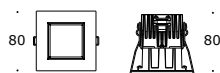

BLED

BLED is a recessed downlight with a polycarbonate diffuser available in round or square version. Frame can be in powder coated steel or in brushed stainless steel.

BLED ROUND

reference	2175HW/WW/W
cut-out mm	Ø 74
led wattage	12 W
power supply	350 mA DC
IP44/20	lamp
	COB 2700, 3000, 4000 K / CRI 97+

BLED SQ

reference	2176HW/WW/W
cut-out mm	Ø 74
led wattage	12 W
power supply	350 mA DC
IP44/20	lamp
	COB 2700, 3000, 4000 K / CRI 97+