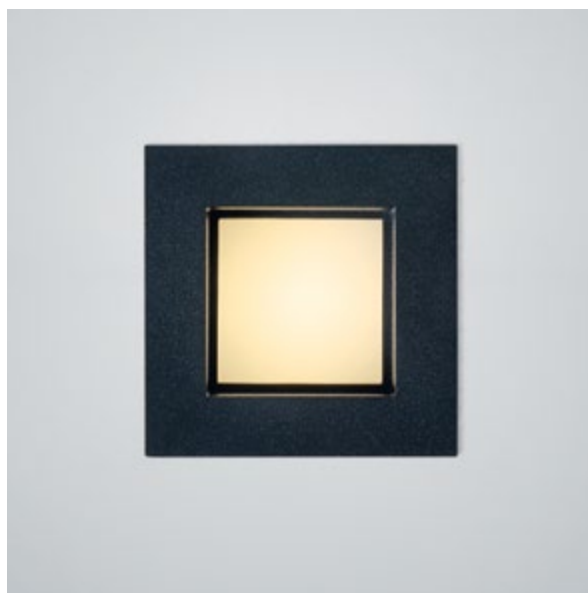

BLED

BLED is a recessed downlight with a polycarbonate diffuser available in round or square version. Frame can be in powder coated steel or in brushed stainless steel.

BLED ROUND

reference	2175HW/WW/W
cut-out mm	Ø 74
led wattage	12 W
power supply	350 mA DC
IP44/20	lamp
	COB 2700, 3000, 4000 K / CRI 97+

BLED SQ

reference	2176HW/WW/W
cut-out mm	Ø 74
led wattage	12 W
power supply	350 mA DC
IP44/20	lamp
	COB 2700, 3000, 4000 K / CRI 97+