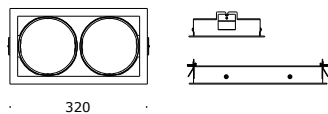

SITTO LED

A range of round and square recessed adjustable high lumen output LED downlights for accent lighting. Versions available with trimmed and trimless options. A separate trimless frame is supplied for the trimless version.

SITTO LED BOX 1X1

530			reference	50700
IP20			cut-out mm	160x160

SITTO LED BOX 2X1

800			reference	50701
IP20			cut-out mm	306x160