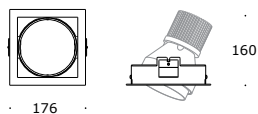

SITTO LED

A range of round and square recessed adjustable high lumen output LED downlights for accent lighting. Versions available with trimmed and trimless options. A separate trimless frame is supplied for the trimless version.

SITTO LED BOX 1X1

530			reference	50700
IP20			cut-out mm	160x160

SITTO LED BOX 2X1

800			reference	50701
IP20			cut-out mm	306x160