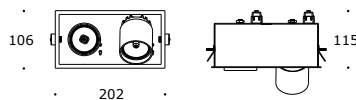

## SHAIBA GU10 1X1

reference	5215
cut-out mm	98x98
530	wattage max 35 W
IP20	lamp  QPAR51
230V	base GU10

## SHAIBA GU10 2X1

reference	5216
cut-out mm	98x196
1000	wattage max 2x35 W
IP20	lamp  QPAR51
230V	base GU10