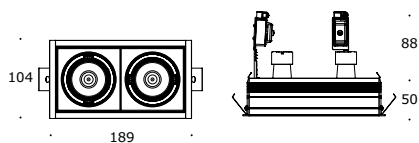

LUPO

A range of recessed adjustable spotlights for accent lighting with trimmed and trimless options. Deeply recessed lamp position for minimal visual impact and 355° rotation and 35° tilt adjustment. Available in 230V/GU10 version suitable for LED retrofits.

LUPO GU10 1X1

reference	2106
cut-out mm	98x98
330	wattage max 35 W
IP20	lamp QPAR51
230V	base GU10

LUPO GU10 2X1

reference	2107
cut-out mm	183x98
770	wattage max 2x35 W
IP20	lamp QPAR51
230V	base GU10