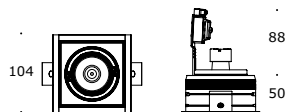

LUPO GU10 1X1

reference	2106
cut-out mm	98x98
330	wattage max 35 W
IP20	lamp QPAR51
230V	base GU10

LUPO GU10 2X1

reference	2107
cut-out mm	183x98
770	wattage max 2x35 W
IP20	lamp QPAR51
230V	base GU10