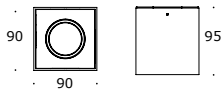

CUBE

A small surface mounted cube shaped downlight. Available in 230V/GU10 version suitable for LED retrofits.

reference	3012
led wattage	max50 W
IP20	lamp QPAR51
230V	base GU10