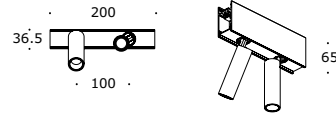

STRIP MINI POINTER 30

reference	14092HW/WW/W
led wattage	2x7 W
lamp	COB44°
K WW/W	2700/3000/4000 K
CRI	97+

STRIP MINI GEAR

reference	14F020	14F020DD/pushdim/dali
wattage	20 W	20 W

reference	14F060	14F060DD/pushdim/dali
wattage	60 W	60 W

reference	14F090	14F090DD/pushdim/dali
wattage	90 W	90 W

IP20

STRIP MINI POINTER 30 GEAR

IP20

reference	14F10-42
wattage	10-42 W / 1-3 modules

reference	14F10-42DD/ pushdim/dali
wattage	10-42 W / 1-3 modules