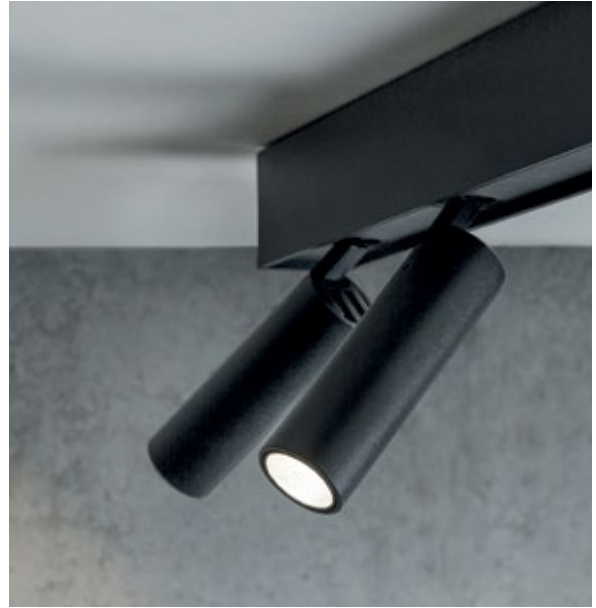

STRIP MINI

STRIP mini is a linear lighting profile that can be recessed, surface mounted (wall or ceiling) or suspended. It consists of an aluminium extruded profile with an integrated gear and opal diffuser. Available in fixed output or DALI/touch dim. Made-to-measure in multiples of 140mm plus 20mm for tolerance and end caps. Both suspended as wall mounted versions can be used with up- and downlight. Optional with multi optics and/or double POINTER30.

STRIP MINI LED MODULE

			
length	140 mm	280 mm	560 mm
reference	14L014HW/WW/W	14L028HW/WW/W	14L056HW/WW/W
wattage	3.1 / 4.5 W	6.2 / 9 W	12.4 / 18 W
K HW/WW/W	2700 K/3000 K/4000 K	2700 K/3000 K/4000 K	2700 K/3000 K/4000 K
CRI	95+	95+	95+

STRIP MINI GEAR

			reference	14F020	14F020DD/ pushdim/dali	14F060	14F060DD/ pushdim/dali	14F090	14F090DD/ pushdim/dali
wattage				20 W	20 W	60 W	60 W	90 W	90 W

STRIP MINI ACCESSORIES

						
	profile/m	endplate	suspension single	straight junction	90° junction	
reference	14000	14001	1.5 m - 14002 3 m - 14003	14004	14005	
						
	90° vertical junction	suspension bracket	feed box	wall fixing	ceiling fixing	Cover/m
reference	14006	14008	14009	14010	14011	14200