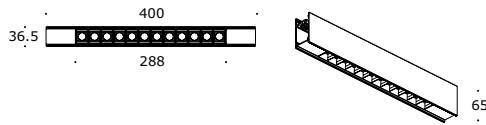

STRIP MINI

STRIP mini is a linear lighting profile that can be recessed, surface mounted (wall or ceiling) or suspended. It consists of an aluminium extruded profile with an integrated gear and opal diffuser. Available in fixed output or DALI/touch dim. Made-to-measure in multiples of 140mm plus 20mm for tolerance and end caps. Both suspended as wall mounted versions can be used with up- and downlight. Optional with multi optics and/or double POINTER30.

STRIP MINI LED MODULE

			
length	140 mm	280 mm	560 mm
reference	14L014HW/WW/W	14L028HW/WW/W	14L056HW/WW/W
wattage	3.1 / 4.5 W	6.2 / 9 W	12.4 / 18 W
K HW/WW/W	2700 K/3000 K/4000 K	2700 K/3000 K/4000 K	2700 K/3000 K/4000 K
CRI	95+	95+	95+

STRIP MINI GEAR

			reference	14F020	14F020DD/ pushdim/dali	14F060	14F060DD/ pushdim/dali	14F090	14F090DD/ pushdim/dali
wattage				20 W	20 W	60 W	60 W	90 W	90 W

STRIP MINI ACCESSORIES

						
	profile/m	endplate	suspension single	straight junction	90° junction	
reference	14000	14001	1.5 m - 14002 3 m - 14003	14004	14005	
						
	90° vertical junction	suspension bracket	feed box	wall fixing	ceiling fixing	Cover/m
reference	14006	14008	14009	14010	14011	14200

STRIP MINI MULTIOPTICS

reference	14093HW/WW/W
led wattage	12x1.2 W/14.5 W
lamp	
optics	42°
K WW/W	3000/4000 K
CRI	90+

STRIP MINI POINTER 30

reference	14092HW/WW/W
led wattage	2x7 W
lamp	COB44°
K WW/W	2700/3000/4000 K
CRI	97+