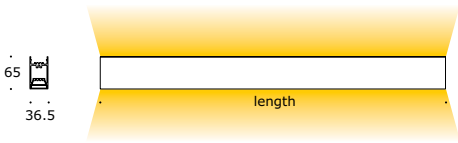

STRIP MINI

STRIP mini is a linear lighting profile that can be recessed, surface mounted (wall or ceiling) or suspended. It consists of an aluminium extruded profile with an integrated gear and opal diffuser. Available in fixed output or DALI/touch dim. Made-to-measure in multiples of 140mm plus 20mm for tolerance and end caps. Both suspended as wall mounted versions can be used with up- and downlight. Optional with multi optics and/or double POINTER30.

STRIP MINI LED MODULE

			
length	140 mm	280 mm	560 mm
reference	14L014HW/WW/W	14L028HW/WW/W	14L056HW/WW/W
wattage	3.1 / 4.5 W	6.2 / 9 W	12.4 / 18 W
K HW/WW/W	2700 K/3000 K/4000 K	2700 K/3000 K/4000 K	2700 K/3000 K/4000 K
CRI	95+	95+	95+