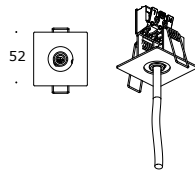

STRIP

STRIP is a linear lighting profile that can be recessed, surface mounted (wall or ceiling) or suspended. It consists of an aluminium extruded profile with an integrated gear and opal diffuser. Available in fixed output or DALI/touch dim. Made-to-measure in multiples of 140mm plus 20mm for tolerance and end caps. Both suspended as wall mounted versions can be used with up- and downlight.

STRIP LED MODULE

			
length	140 mm	280 mm	560 mm
reference	16L014HW/WW/W	16L028HW/WW/W	16L056HW/WW/W
wattage 350/500 mA	3.1 / 4.5 W	6.2 / 9 W	12.4 / 18 W
K HW/WW/W	2700 K/3000 K/4000 K	2700 K/3000 K/4000 K	2700 K/3000 K/4000 K
	95+	95+	95+

STRIP GEAR

		reference	16F020	16F020DD/ pushdim/dali	16F060	16F060DD/ pushdim/dali	16F090	16F090DD/ pushdim/dali
IP20		wattage	20 W	20 W	60 W	60 W	90 W	90 W

STRIP ACCESSORIES

								
	profile/m	endplate	suspension single	straight junction	90° junction	90° vertical junction	suspension bracket	ceiling fixing
reference	16000	16001	1.5 m - 16002 3 m - 16003	16004	16005	16006	16008	16011

POWER FEED

FEED RECESSED

Strip | Stripmini | Stripminislim | Lelo | Shu

3X 5X

00014

00015

FEED RECESSED TRIMLESS

Strip | Stripmini | Stripminislim | Lelo | Shu