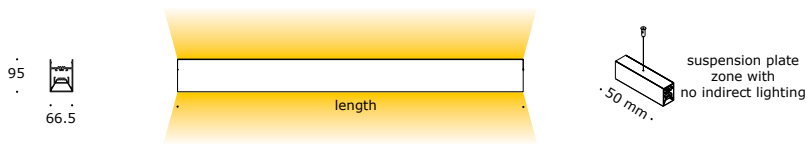

STRIP

STRIP is a linear lighting profile that can be recessed, surface mounted (wall or ceiling) or suspended. It consists of an aluminium extruded profile with an integrated gear and opal diffuser. Available in fixed output or DALI/touch dim. Made-to-measure in multiples of 140mm plus 20mm for tolerance and end caps. Both suspended as wall mounted versions can be used with up- and downlight.

STRIP LED MODULE

			
length	140 mm	280 mm	560 mm
reference	16L014HW/WW/W	16L028HW/WW/W	16L056HW/WW/W
wattage 350/500 mA	3.1 / 4.5 W	6.2 / 9 W	12.4 / 18 W
K HW/WW/W	2700 K/3000 K/4000 K	2700 K/3000 K/4000 K	2700 K/3000 K/4000 K
	95+	95+	95+