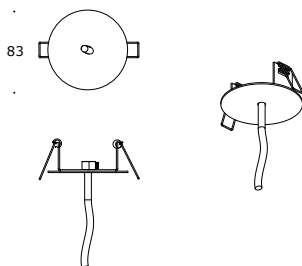

STRIP

STRIP is a linear lighting profile that can be recessed, surface mounted (wall or ceiling) or suspended. It consists of an aluminium extruded profile with an integrated gear and opal diffuser. Available in fixed output or DALI/touch dim. Made-to-measure in multiples of 140mm plus 20mm for tolerance and end caps. Both suspended as wall mounted versions can be used with up- and downlight.

5X

00015

FEED EXTERNAL

Strip | Stripmini | Stripminislim | Lelo | Shu

00012

Strip | Stripmini | Stripminislim | Lelo | Shu

3X 5X

00016

00017

FEED COMBI

Strip | Stripmini | Stripminislim | Lelo | Shu

5X

00016

00010

Lelo Feed

00051