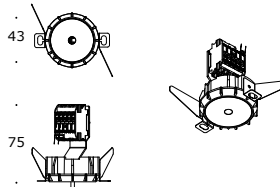

STRIP

STRIP is a linear lighting profile that can be recessed, surface mounted (wall or ceiling) or suspended. It consists of an aluminium extruded profile with an integrated gear and opal diffuser. Available in fixed output or DALI/touch dim. Made-to-measure in multiples of 140mm plus 20mm for tolerance and end caps. Both suspended as wall mounted versions can be used with up- and downlight.

STRIP GEAR

		reference	16F020	16F020DD/ pushdim/dali	16F060	16F060DD/ pushdim/dali	16F090	16F090DD/ pushdim/dali
IP20		wattage	20 W	20 W	60 W	60 W	90 W	90 W

STRIP ACCESSORIES

								
	profile/m	endplate	suspension single	straight junction	90° junction	90° vertical junction	suspension bracket	ceiling fixing
reference	16000	16001	1.5 m - 16002 3 m - 16003	16004	16005	16006	16008	16011

POWER FEED

FEED RECESSED

Strip | Stripmini | Stripminislim | Lelo | Shu

3X 5X

00014

00015

FEED RECESSED TRIMLESS

Strip | Stripmini | Stripminislim | Lelo | Shu

5X

00015

FEED EXTERNAL

Strip | Stripmini | Stripminislim | Lelo | Shu

00012

Strip | Stripmini | Stripminislim | Lelo | Shu

3X 5X

00016