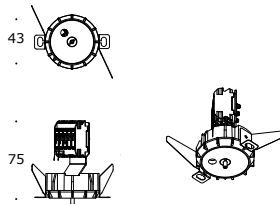

STRIP GEAR

		reference	16F020	16F020DD/ pushdim/dali	16F060	16F060DD/ pushdim/dali	16F090	16F090DD/ pushdim/dali
IP20		wattage	20 W	20 W	60 W	60 W	90 W	90 W

STRIP ACCESSORIES

								
	profile/m	endplate	suspension single	straight junction	90° junction	90° vertical junction	suspension bracket	ceiling fixing
reference	16000	16001	1.5 m - 16002 3 m - 16003	16004	16005	16006	16008	16011

POWER FEED

FEED RECESSED

Strip | Stripmini | Stripminislim | Lelo | Shu

3X 5X

00014

00015

FEED RECESSED TRIMLESS

Strip | Stripmini | Stripminislim | Lelo | Shu

5X

00015

FEED EXTERNAL

Strip | Stripmini | Stripminislim | Lelo | Shu

00012

Strip | Stripmini | Stripminislim | Lelo | Shu

3X 5X

00016

00017

FEED COMBI

Strip | Stripmini | Stripminislim | Lelo | Shu

5X

00016

00010

Lelo Feed

00051