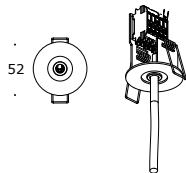

STRIP GEAR

		reference	16F020	16F020DD/ pushdim/dali	16F060	16F060DD/ pushdim/dali	16F090	16F090DD/ pushdim/dali
IP20		wattage	20 W	20 W	60 W	60 W	90 W	90 W

STRIP ACCESSORIES

								
	profile/m	endplate	suspension single	straight junction	90° junction	90° vertical junction	suspension bracket	ceiling fixing
reference	16000	16001	1.5 m - 16002 3 m - 16003	16004	16005	16006	16008	16011

POWER FEED

FEED RECESSED

Strip | Stripmini | Stripminislim | Lelo | Shu

3X 5X

00014

00015

FEED RECESSED TRIMLESS

Strip | Stripmini | Stripminislim | Lelo | Shu

5X

00015

FEED EXTERNAL

Strip | Stripmini | Stripminislim | Lelo | Shu

00012

Strip | Stripmini | Stripminislim | Lelo | Shu

3X 5X

00016