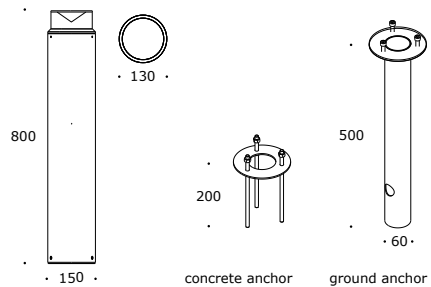

FAR 150

A cylindrical bollard for the illumination of outdoor areas like pathways and gardens. It has rotationally symmetrical light distribution.

Can be fixed with bolts directly to concrete or with an additional ground or concrete anchor.

reference	30122
wattage	35W
lamp	HIT-TC-TEG8.5
IP65	CE

	CONCRETE ANCHOR	GROUND ANCHOR
reference	30130	30131