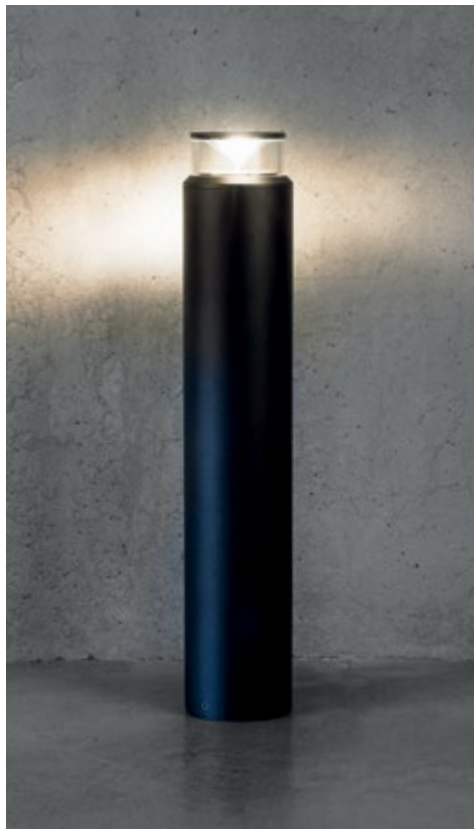

FAR 150

A cylindrical bollard for the illumination of outdoor areas like pathways and gardens. It has rotationally symmetrical light distribution.

Can be fixed with bolts directly to concrete or with an additional ground or concrete anchor.

reference	30122
wattage	35W
lamp	HIT-TC-TEG8.5
IP65	CE

	CONCRETE ANCHOR	GROUND ANCHOR
reference	30130	30131