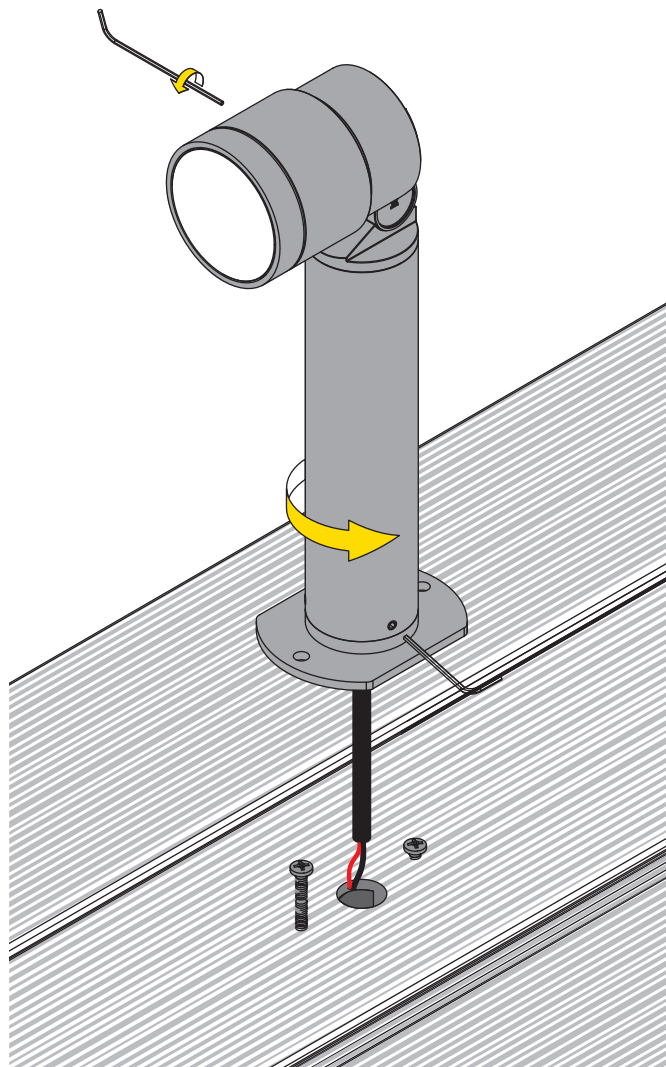

Installation with spike

Installation on decking

Wiring diagram

Parallel connection of multiple fittings

24V DC remote power supply

Optional

Paguro IP68
5666/20