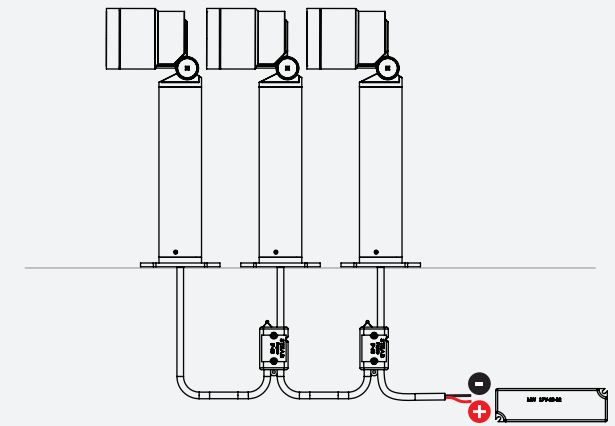

Installation with spike

Installation on decking

Wiring diagram

Parallel connection of multiple fittings

24V DC remote power supply

Optional

Paguro IP68
5666/20