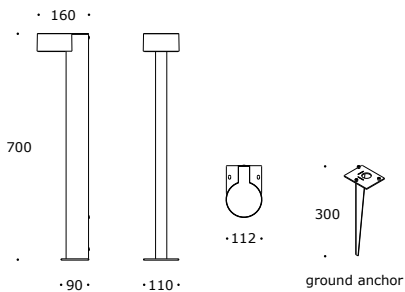

# FILI

FILLex bollard is suitable for the illumination of outdoor areas like driveways, entrances, terraces and gardens.

	reference	30110WW/W
230V	led wattage	6W
IP65	lamp	COB3000, 4000 K / CRI 85

## GROUND ANCHOR

reference	30111
-----------	-------