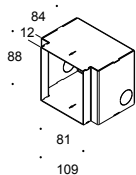

WALLY

WALLY is a wall recessed LED luminaire with asymmetrical light distribution suitable for the illumination of paths and stairs.

reference

31500

led wattage

3W

lamp

COB3000, 4000 K / CRI 85