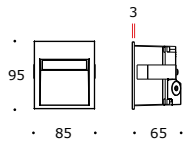

WALLY

WALLY is a wall recessed LED luminaire with asymmetrical light distribution suitable for the illumination of paths and stairs.

reference

31500

led wattage

3W

lamp

COB3000, 4000 K / CRI 85