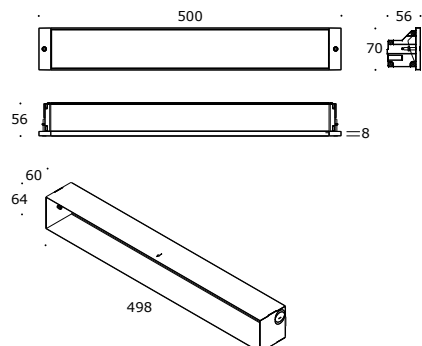

NIZ WALL

NIZ wall is a wall recessed LED luminaire with asymmetrical light distribution and optimised LED screening for high visual comfort. Suitable for the illumination of paths and stairs.

NIZ WALL 260 mm

reference	30401W/WW
led wattage	4.5 W
230V power supply	350 mA DC
IP65 lamp	LED STRIP 3000K / CRI 80+

BOX

reference	30451
-----------	-------

NIZ WALL 500 mm

reference	30403W/WW
led wattage	9 W
230V power supply	350 mA DC
IP65 lamp	LED STRIP 3000K / CRI 80+