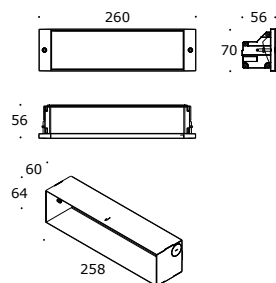

NIZ WALL

NIZ wall is a wall recessed LED luminaire with asymmetrical light distribution and optimised LED screening for high visual comfort. Suitable for the illumination of paths and stairs.

NIZ WALL 260 mm

reference	30401W/WW
led wattage	4.5 W
230V power supply	350 mA DC
IP65 lamp	LED STRIP 3000K / CRI 80+

BOX

reference	30451
-----------	-------

NIZ WALL 500 mm

reference	30403W/WW
led wattage	9 W
230V power supply	350 mA DC
IP65 lamp	LED STRIP 3000K / CRI 80+