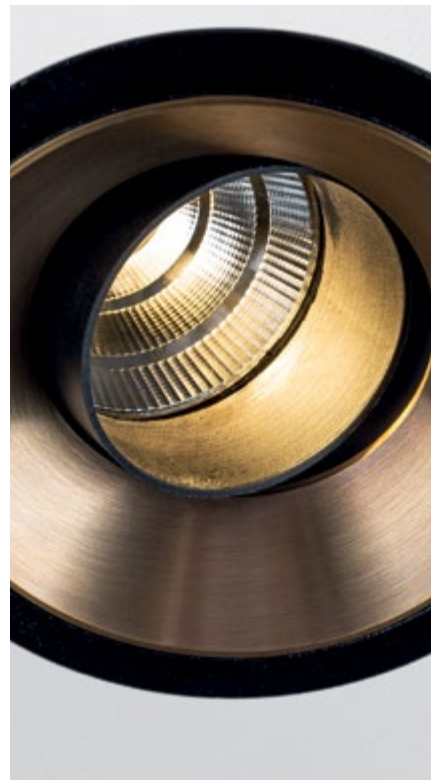

CAST POINT

A round recessed adjustable spotlight with deeply recessed LED position for minimal visual impact. Versions available with trimmed and trimless options. A separate plaster kit is supplied for the trimless version.

CAST POINT

reference

2209HW/WW/W | 2210HW/WW/W
Dim-to-Warm available

cut-out mm

Ø 92

led wattage

12.9 W

power supply

350 mA DC

300

lamp

COB 2700, 3000, 4000 K / CRI 97+

IP20

optics

32° | 16°

CAST HONEYCOMB ACCESSORY