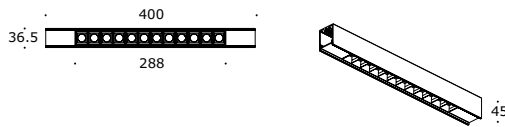

STRIP MINI SLIM

STRIP mini Slim is a linear lighting profile that can be recessed, surface mounted (wall or ceiling) or suspended. It consists of an aluminium extruded profile with an integrated gear and opal diffuser. Available in fixed output or DALI/touch dim, up or downlight.

Made-to-measure in multiples of 140mm plus 20mm for tolerance and end caps. Optional with multi optics and/or double POINTER30.

45
36,5

STRIP MINI SLIM LED MODULE

			
length	140 mm	280 mm	560 mm
reference	14L014HW/WW/W	14L028HW/WW/W	14L056HW/WW/W
wattage	3.1 / 4.5 W	6.2 / 9 W	12.4 / 18 W
K HW/WW/W	2700 K/3000 K/4000 K	2700 K/3000 K/4000 K	2700 K/3000 K/4000 K
CRI	95+	95+	95+

STRIP MINI SLIM GEAR

		reference	14F1035	14F1035/ pushdim/dali	14F1060	14F1060DD/ pushdim/dali	14F1010
IP20	CE	wattage	35 W	35 W	60 W	60 W	100 W

STRIP MINI SLIM ACCESSORIES

					
	profile/m	endplate	suspension single	straight junction	90° junction
reference	14100	14101	1.5 m - 14102 3 m - 14103	14104	14105

STRIP MINI SLIM MULTIOPTICS

reference	14193HW/WW/W
led wattage	12x1.2 W/15 W
lamp	
optics	42°
K WW/W	3000/4000 K
CRI	90+

STRIP MINI SLIM POINTER 30

reference	14192HW/WW/W
led wattage	2x7 W
lamp	COB44°
K WW/W	2700/3000/4000 K
CRI	97+