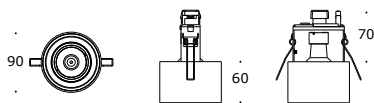

CAST SEMISURFACE GU10

.01 WH EX/
BL IN

.02 BLEX/
BL IN

.11 WH EX/
WH IN

reference	2007
cut-out mm	Ø 83
wattage	max 35 W
lamp	QPAR51
base	GU10

DEKKO

CODES - LIGHT SOURCE

HW - 2700K