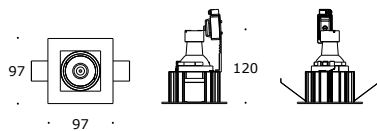

KVADRA ROUND BACK

reference	2352
cut-out mm	Ø 90
wattage	max 35 W
IP20	lamp QPAR51
230V	base GU10