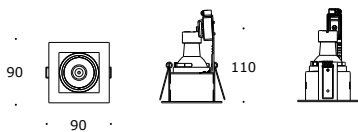

KVADRA

reference	2252	
cut-out mm	75x75	
240	wattage	max 35 W
IP20	lamp	QPAR51
230V	base	GU10