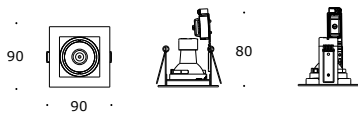

# KVADRA

A recessed mounted square shaped downlight. Deeply recessed lamp position for visual soft appearance. Frame can be in powder coated steel or in brushed stainless steel. Available in 230V/GU10 versions suitable for LED retrofits.

## KVADRA SLIM

reference	2251	
cut-out mm	75x75	
178	wattage	max 35 W
IP20	lamp	QPAR51
230V	base	GU10