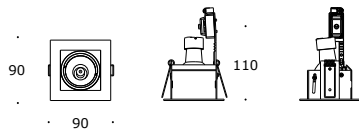

reference	2254
cut-out mm	75x75
wattage	max 35 W
IP20	lamp QPAR51
230V	base GU10