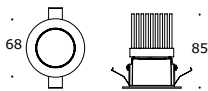

CYL

Fixed round recessed or semi-recessed downlight with small trim and deeply recessed LED position for minimal visual impact.

reference	2080HW/WW/W
cut-out mm	Ø 60
led wattage	12.9 W
power supply	350 mA DC
lamp	COB 2700, 3000, 4000 K / CRI 97+
IP20	CE
optics	32°