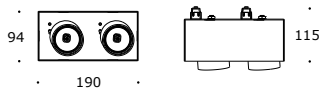

SHAIBA GU10 1X1 TRIMLESS

reference	5228
490 wattage	max 35 W
IP20 lamp	QPAR51
230V base	GU10

SHAIBA GU10 2X1 TRIMLESS

reference	5229
865 wattage	max 2x35 W
IP20 lamp	QPAR51
230V base	GU10

SHAIBA TRIMLESS FRAME

	FRAME 1X1	FRAME 2X1
reference	56011	56012
AxB mm	97x97	97x193
cut-out	101x101	101x195