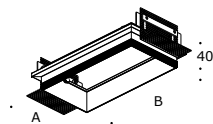

SHAIBA GU10 1X1 TRIMLESS

reference	5228
490 wattage	max 35 W
IP20 lamp	QPAR51
230V base	GU10

SHAIBA GU10 2X1 TRIMLESS

reference	5229
865 wattage	max 2x35 W
IP20 lamp	QPAR51
230V base	GU10

SHAIBA TRIMLESS FRAME

	FRAME 1X1	FRAME 2X1
reference	56011	56012
AxB mm	97x97	97x193
cut-out	101x101	101x195