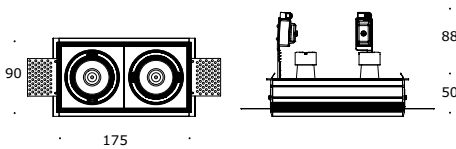

LUPO GU10 TRIMLESS 1X1

reference 2121

cut-out mm 98x98 accessible ceiling
105x98 non-accessible ceiling

330			wattage	max 35 W
IP20			lamp	QPAR51
230V			base	GU10

LUPO GU10 TRIMLESS 2X1

reference 2122

cut-out mm 183x98

750			wattage	max 2x35 W
IP20			lamp	QPAR51
230V			base	GU10