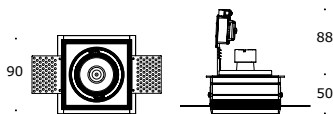

LUPO GU10 TRIMLESS 1X1

reference 2121

cut-out mm 98x98 accessible ceiling
105x98 non-accessible ceiling

330			wattage	max 35 W
IP20			lamp	QPAR51
230V			base	GU10

LUPO GU10 TRIMLESS 2X1

reference 2122

cut-out mm 183x98

750			wattage	max 2x35 W
IP20			lamp	QPAR51
230V			base	GU10