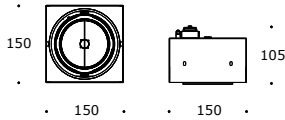

SITTO

A range of recessed adjustable spotlights for accent lighting with trimmed and trimless options. Gimbal tilt adjustment. Available in 12V/G53 suitable for LED retrofits.

SITTO TRIMLESS 1X1

700		5011	wattage	max 50 W
IP20			lamp	QR-LP111
12V			base	G53

SITTO TRIMLESS 2X1

1320		5012	wattage	max 2x50 W
IP20			lamp	QR-LP111
12V			base	G53

SITTO PLASTER KIT

	KIT 1X1	KIT 2X1
50001	50002	
AxB mm	97x97	97x193
cut-out	164x164	310x164

SITTO TRIMLESS FRAME

	FRAME 1X1	FRAME 2X1
50011	50012	
AxB mm	154x154	298x154
cut-out	158x158	302x158

SITTO CONCRETE PACK

For fair faced concrete

	BOX 1X1	BOX 2X1
50021	50022	
AxB mm	154x154	298x154
cut-out mm	177x175	321x175
	825	1300

SITTO CONCRETE PACK FOR PLASTER KIT

	BOX 1X1	BOX 2X1
50026	50027	
	990	1480