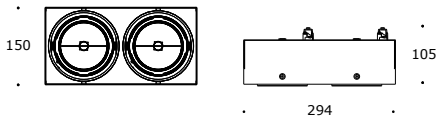

SITTO

A range of recessed adjustable spotlights for accent lighting with trimmed and trimless options. Gimbal tilt adjustment. Available in 12V/G53 suitable for LED retrofits.

SITTO TRIMLESS 1X1

700		5011	wattage	max 50 W
IP20			lamp	QR-LP111
12V			base	G53

SITTO TRIMLESS 2X1

1320		5012	wattage	max 2x50 W
IP20			lamp	QR-LP111
12V			base	G53

SITTO PLASTER KIT

	KIT 1X1	KIT 2X1
50001	50002	
AxB mm	97x97	97x193
cut-out	164x164	310x164

SITTO TRIMLESS FRAME

	FRAME 1X1	FRAME 2X1
50011	50012	
AxB mm	154x154	298x154
cut-out	158x158	302x158