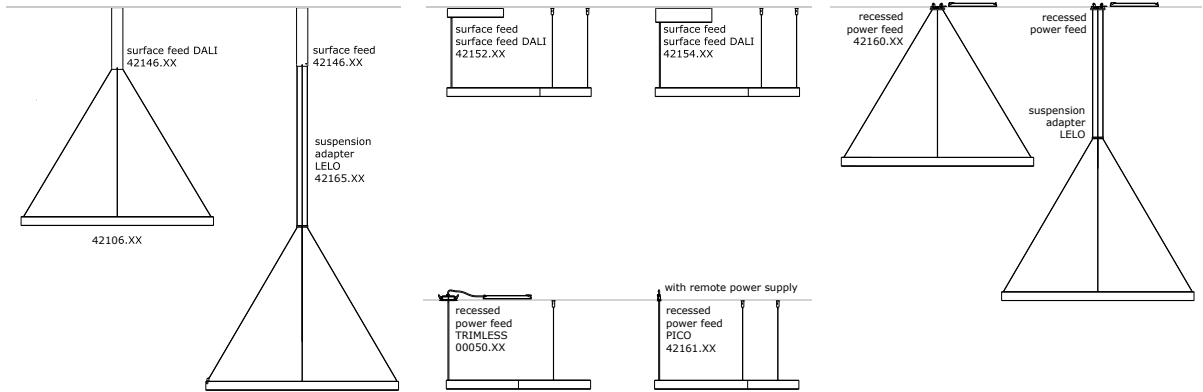

LELO ACCESSORIES

surface feed 1x			
42144	42144DD	42148	42148DD
1x60 W	1x60 W DALI	1x100 W	1x100 W DALI

surface feed 2x			
442146	42146DD	42150	42150DD
2x60 W	2x60 W DALI	2x100 W	2x100 W DALI