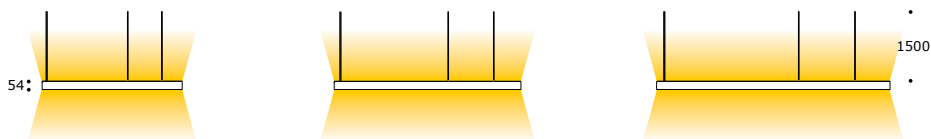

LELO PENDANT

LELO is available in 3 sizes and can be surface suspended or wall/ceiling mounted. It consists of circular aluminium profile and an acrylic diffuser for uniform illumination. Integrated or remote control gear that can be fixed or touch/DALI dimmable. Can be ordered in DOWN or UP/DOWN versions in 900mm, 1200mm or 1500mm diameter.

L E L O PENDANT DOWN

	900 mm	1200 mm	1500 mm
reference	42101HW/WW/W	42102HW/WW/W	42103HW/WW/W
wattage	58 W	70 W	92 W
voltage	24 V	24 V	24 V
K	2700/3000/4000 K	2700/3000/4000 K	2700/3000/4000 K
CRI	95+	95+	95+
IP20			
CE			
	3200	4300	5400

L E L O PENDANT UP/DOWN

	900 mm	1200 mm	1500 mm
reference	42105HW/WW/W	42106HW/WW/W	42107HW/WW/W
wattage	116 W	140 W	184 W
voltage	24 V	24 V	24 V
K	2700/3000/4000 K	2700/3000/4000 K	2700/3000/4000 K
CRI	95+	95+	95+
IP20			
CE			
Gear to be ordered separately.	3700	4800	5900