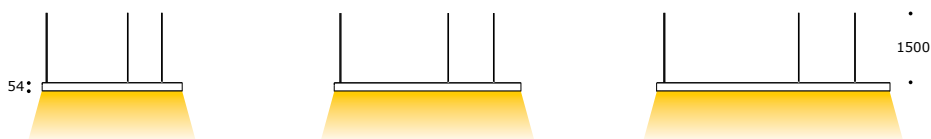

LELO PENDANT

LELO is available in 3 sizes and can be surface suspended or wall/ceiling mounted. It consists of circular aluminium profile and an acrylic diffuser for uniform illumination. Integrated or remote control gear that can be fixed or touch/DALI dimmable. Can be ordered in DOWN or UP/DOWN versions in 900mm, 1200mm or 1500mm diameter.

L E L O PENDANT DOWN

	900 mm	1200 mm	1500 mm
reference	42101HW/WW/W	42102HW/WW/W	42103HW/WW/W
wattage	58 W	70 W	92 W
voltage	24 V	24 V	24 V
K	2700/3000/4000 K	2700/3000/4000 K	2700/3000/4000 K
CRI	95+	95+	95+
IP20			
CE			
	3200	4300	5400

L E L O PENDANT UP/DOWN

	900 mm	1200 mm	1500 mm
reference	42105HW/WW/W	42106HW/WW/W	42107HW/WW/W
wattage	116 W	140 W	184 W
voltage	24 V	24 V	24 V
K	2700/3000/4000 K	2700/3000/4000 K	2700/3000/4000 K
CRI	95+	95+	95+
IP20			
CE			
Gear to be ordered separately.	3700	4800	5900