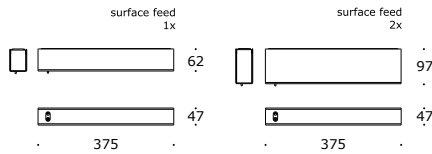

surface feed 1x	
42152	42152DD
1x100 W	1x100 W DALI

surface feed 2x	
42154	42154DD
2x100 W	2x100 W DALI

recessed power feed TRIMLESS	recessed power feed	recessed power feed with suspension	holder set 3 pcs	holder set 4 pcs for LELO1500	Suspension adapter LELO
00050	00051	42160	42161	42162	42165

Gear not included.