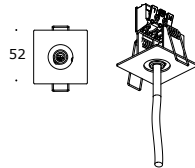

POWER FEED

FEED RECESSED

Strip | Stripmini | Stripminislim | Lelo | Shu

3X 5X

00014

00015