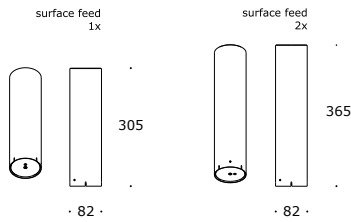

LELO ACCESSORIES

surface feed 1x			
42144	42144DD	42148	42148DD
1x60 W	1x60 W DALI	1x100 W	1x100 W DALI

surface feed 2x			
442146	42146DD	42150	42150DD
2x60 W	2x60 W DALI	2x100 W	2x100 W DALI